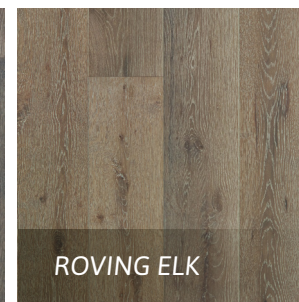

CREVASSE

ROVING ELK