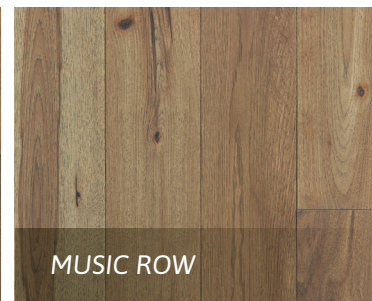

OLD HICKORY

MUSIC ROW