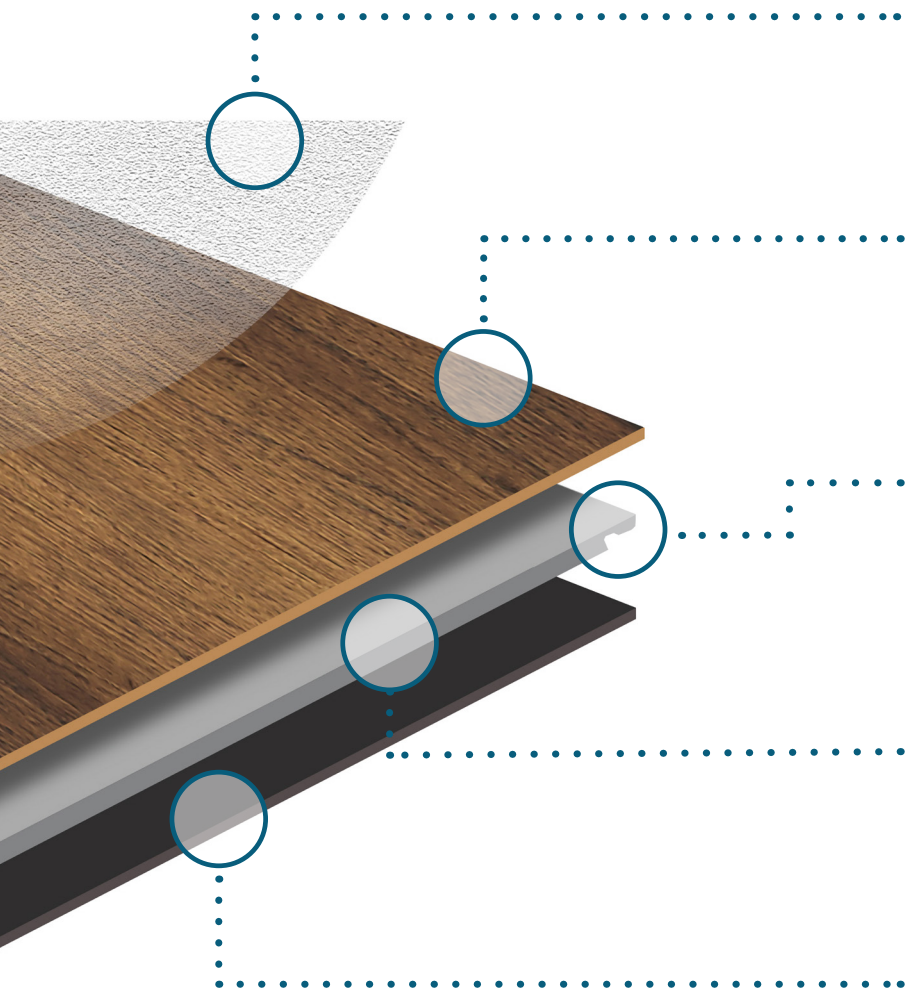

REALLY DURABLE. REALLY WATERPROOF. REALLY WOOD.

NINJA PET GUARD™
waterproof + scratch-resistant finish

HARDWOOD WEAR LAYER
1.2 mm real hardwood veneer
(environmentally harvested / Lacey Act compliant)

UNICLIC® TONGUE + GROOVE
fast + secure locking system for
glueless installation

NINJA H²O CORE™
100% waterproof rigid core

NINJA STEALTH™
1 mm IXPE acoustical foam backing
improves sound + comfort underfoot