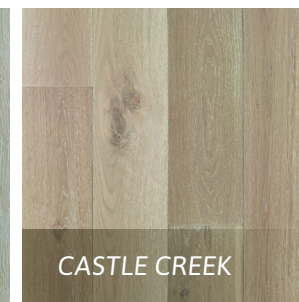

FIRST FLURRY

CASTLE CREEK