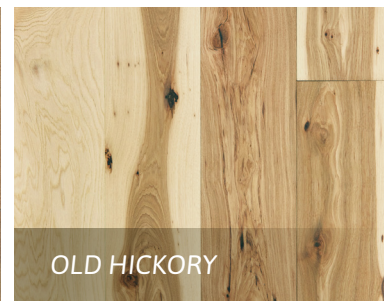

OLD HICKORY